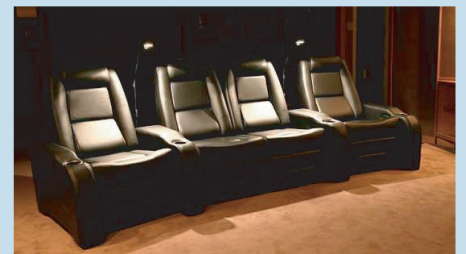

specialist requirements

Reality Logic are able to provide solutions for almost any requirement. Requests for LCD screens for use in bathrooms, behind mirrors, dropping from the ceiling or lifting from behind fireplaces can all be catered for. We work with the best suppliers in the market for audio/video furniture and can supply all the best quality cabling and associated accessories required to meet the highest of specifications.